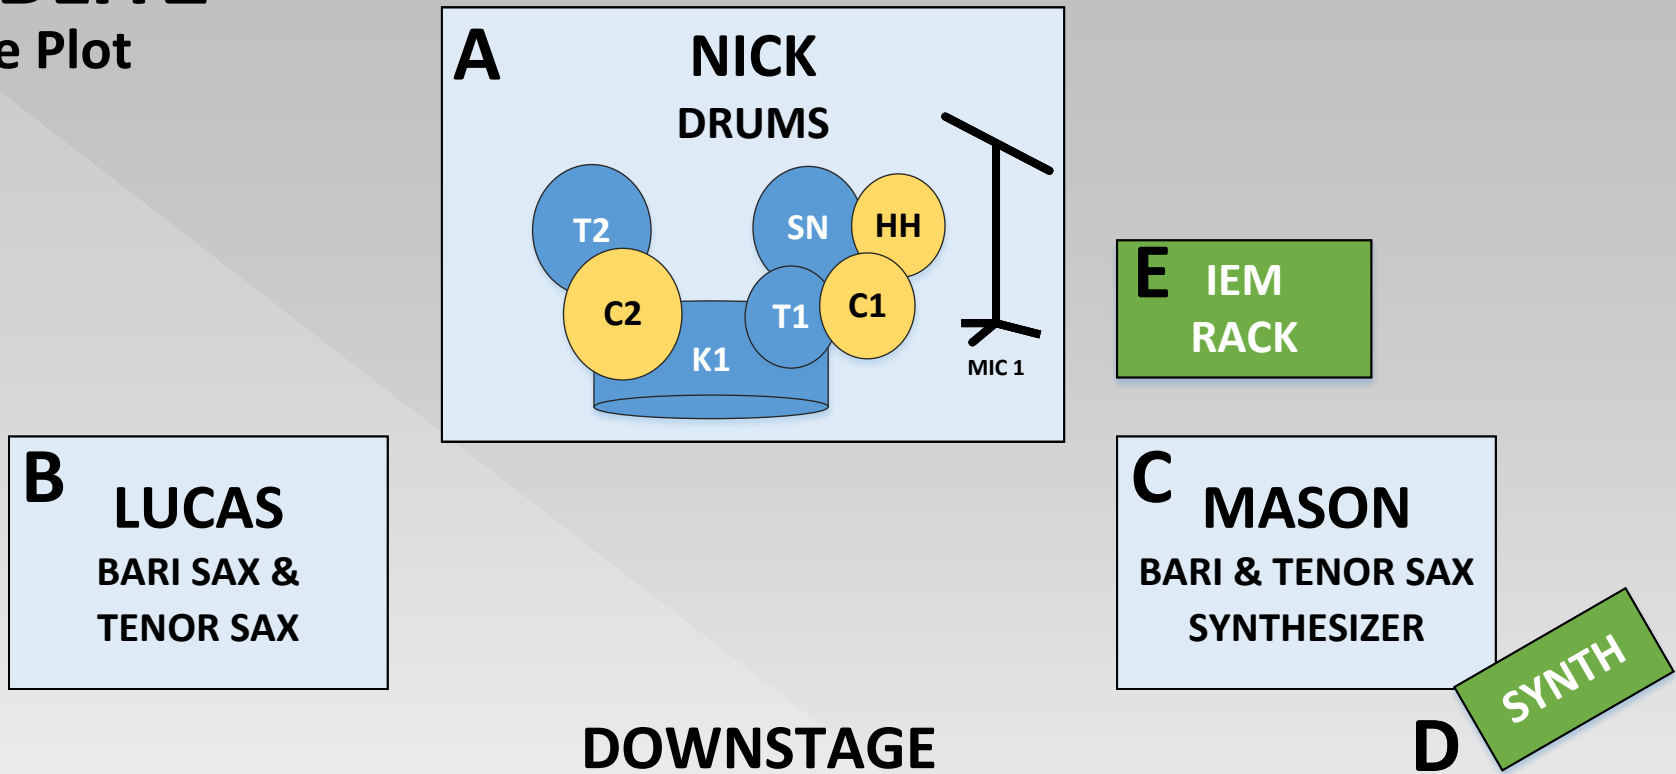

BIG BLITZ

Stage Plot

STAGE LEFT

STAGE RIGHT

UPSTAGE

DOWNSTAGE

| Item | Description |
|------|---|
| A | Drum Kit (4 piece set w/cymbals); House Mics (kit & speaking) preferred |
| B | Wireless Sax Mics (provided by Big Blitz); Connected to IEM Rack |
| C | Wireless Sax Mics (provided by Big Blitz); Connected to IEM Rack |
| D | Synthesizer; Connected to IEM Rack |
| E | IEM Rack (provided by Big Blitz); Wireless Sax Mics & Synth Split to House as 4 XLR (2x Mono Wireless Sax Mics and 1x Stereo L+R Synth Mix) |